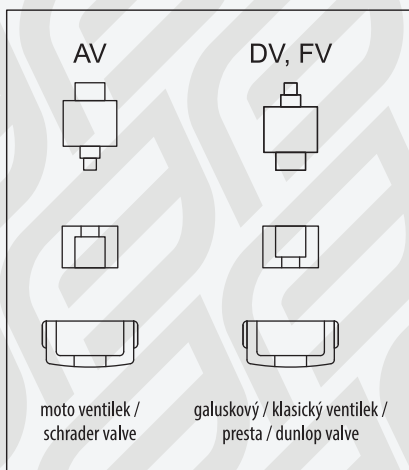

CZ

HUSTILKA FORCE MANO DUO TELESCOP - STŘÍBRNÁ

- materiál těla hustilky hliník, délka 25 cm
- na všechny druhy ventilků – moto (AV), klasický (DV) a galuskový (FV)
- včetně manometru
- vysoký výkon
- uzamykatelná hlavice hustilky
- maximální tlak 100 PSI/ 7 BAR

NÁVOD NA POUŽITÍ

- otočením vnitřní vložky hlavice hustilky zvolte správný typ ventilku
- uzamkněte hlavici jistící páčkou
- nahustěte pneumatiku na požadovaný tlak
- ověřte si hodnotu tlaku na manometru

EN

PUMP FORCE MANO DUO TELESCOP - SILVER

- material of body alloy, length 25 cm
- for all types of valves – auto (AV), dunlop (DV), presta (FV)
- with gauge
- lockable pump head
- maximum pressure 100 PSI/ 7 BAR

INSTRUCTIONS

- by the turning of the inner part of pump head choose a correct type of valve
- lock the head with lever
- blow up the tire to a required pressure
- check the tire pressure on gauge

DE

PUMPE FORCE MANO DUO TELESCOP - SILBER

- material Aluminium, Länge 25 cm
- für alle Ventil Typen - schrader (AV), dunlop (DV) und presta (FV)
- mit Manometer
- abschließbar Kopf-Pumpen
- maximal Druck 100 PSI/7 BAR

INSTRUKTION

- Wählen der richtigen Seite des Kopfes nach der Art des Ventils
- Hebel mit Schloss
- Gewünschte Druck aufblasen
- Überprüfen Sie den Reifendruck am Manometer

Art. 75118

Dodavatel / Importer / Поставщик
KCK Cyklosport-Mode s.r.o.
Bartošova 348, 765 02 Otrokovice-Kvitkovice, CZ
www.kckcyklosport.cz, www.force.cz
Země původu Taiwan / Made in Taiwan /
Страна происхождения Тайвань