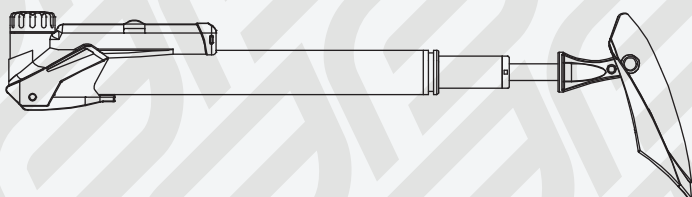

CZ

HUSTILKA FORCE MANO DUO TELESCOP - STŘÍBRNÁ

- materiál těla hustilky hliník, délka 25 cm
- na všechny druhy ventilků – moto (AV), klasický (DV) a galuskový (FV)
- včetně manometru
- vysoký výkon
- uzamykatelná hlavice hustilky
- maximální tlak 100 PSI/ 7 BAR

NÁVOD NA POUŽITÍ

- otočením vnitřní vložky hlavice hustilky zvolte správný typ ventilku
- uzamkněte hlavici jistící páčkou
- nahustěte pneumatiku na požadovaný tlak
- ověřte si hodnotu tlaku na manometru

EN

PUMP FORCE MANO DUO TELESCOP - SILVER

- material of body alloy, length 25 cm
- for all types of valves – auto (AV), dunlop (DV), presta (FV)
- with gauge
- lockable pump head
- maximum pressure 100 PSI/ 7 BAR

INSTRUCTIONS

- by the turning of the inner part of pump head choose a correct type of valve
- lock the head with lever
- blow up the tire to a required pressure
- check the tire pressure on gauge

DE

PUMPE FORCE MANO DUO TELESCOP - SILBER

- material Aluminium, Länge 25 cm
- für alle Ventil Typen - schrader (AV), dunlop (DV) und presta (FV)
- mit Manometer
- abschließbar Kopf-Pumpen
- maximal Druck 100 PSI/7 BAR

INSTRUKTION

- Wählen der richtigen Seite des Kopfes nach der Art des Ventils
- Hebel mit Schloss
- Gewünschte Druck aufblasen
- Überprüfen Sie den Reifendruck am Manometer

Art. 75118

Dodavatel / Importer / Поставщик
KCK Cyklosport-Mode s.r.o.
Bartošova 348, 765 02 Otrokovice-Kvitkovice, CZ
www.kckcyklosport.cz, www.force.cz
Země původu Taiwan / Made in Taiwan /
Страна происхождения Тайвань